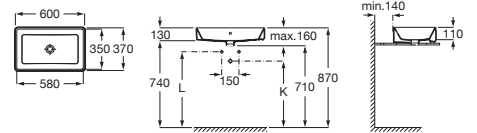

THE GAP

SQUARE - Countertop basin

DIMENSIONS

Length 600 mm
 Width 370 mm
 Height 130 mm

COLOURS AND FINISHES

00 White

TECHNICAL DRAWINGS

Trap	K	L
Totem	530	610
Minimal	610	640
Bottle	610	640

FEATURES

- Bowl depth (mm): 110
- Bowl length (mm): 580
- Bowl position: Central
- Bowl width (mm): 350
- Installation type: Bowl / On countertop
- Material: Vitreous china
- Shape: Square
- Taphole configuration: No tapholes
- Trap: Not included
- Waste: Not included