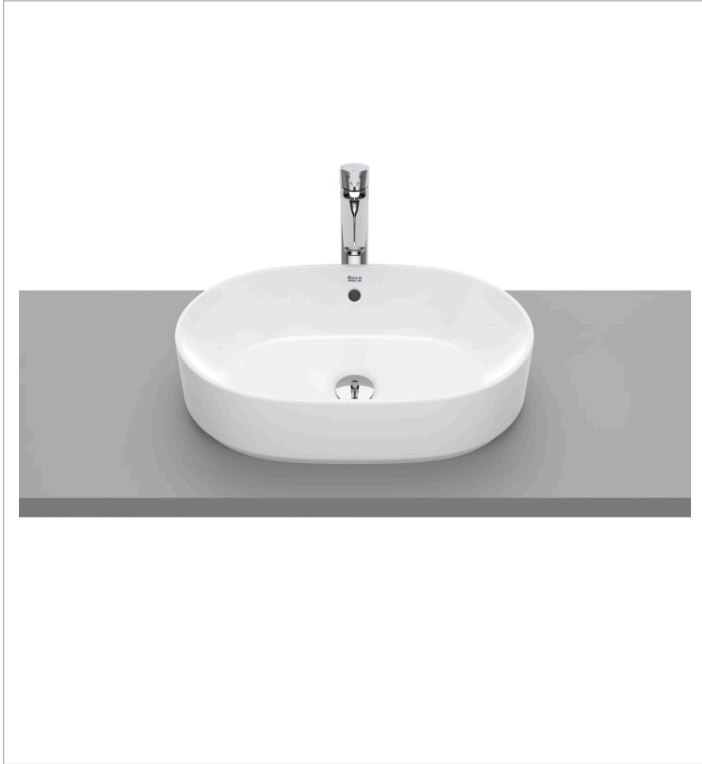

FEATURES

- Bowl depth (mm): 110
- Bowl length (mm): 530
- Bowl position: Central
- Bowl width (mm): 370
- Installation type: Bowl / On countertop
- Material: Vitreous china
- Shape: Round
- Taphole configuration: No tapholes
- Trap: Not included
- Waste: Not included

COMPATIBLE WITH

1 1/4" waste for basin /
bidet with overflow and
automatic plug

505400000

Water-resistant countertop
for basin

857318...

Water-resistant countertop
for basin

857319...

Water-resistant countertop
for basin

857320...

Water-resistant countertop
for basin

857321...

Water-resistant countertop
for basin

857322...

Click-clack universal waste.
Chromed plug Ø 40

505400900

Click-clack universal waste.
Chromed plug Ø 65

505401000

Click-clack universal waste.
Vitreous plug Ø 65

505401100

1 1/4" outlet connector for
basin. 250 Pipe

506401614

The Gap

The Gap collection provides a wide range of modern design options, including WCs, basins and bathroom vanity units to optimise any space. The extensive furniture range also includes perfect solutions for compact bathrooms as well base units for on countertop basins.