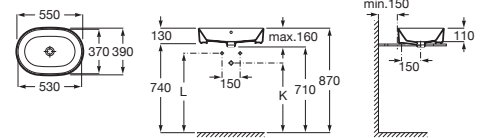

THE GAP

ROUND - On Countertop basin

DIMENSIONS

Length 550 mm
 Width 390 mm
 Height 130 mm

COLOURS AND FINISHES

00 White

TECHNICAL DRAWINGS

| Trap | K | L |
|---------|-----|-----|
| Totem | | |
| Minimal | 530 | 610 |
| Bottle | 610 | 640 |

FEATURES

- Bowl depth (mm): 110
- Bowl length (mm): 530
- Bowl position: Central
- Bowl width (mm): 370
- Installation type: Bowl / On countertop
- Material: Vitreous china
- Shape: Round
- Taphole configuration: No tapholes
- Trap: Not included
- Waste: Not included