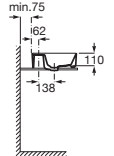

THE GAP

ROUND - On Countertop basin with taphole

DIMENSIONS

Length 550 mm
 Width 400 mm
 Height 130 mm

COLOURS AND FINISHES

00 White

TECHNICAL DRAWINGS

Trap	K	L
Totem	530	610
Minimal		
Bottle	610	640

FEATURES

- Bowl depth (mm): 110
- Bowl length (mm): 530
- Bowl position: Central
- Bowl width (mm): 270
- Installation type: Bowl / On countertop
- Material: Vitreous china
- Shape: Round
- Taphole configuration: 1 taphole in the middle
- Trap: Not included
- Waste: Not included