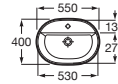

THE GAP

ROUND - On Countertop basin with taphole

DIMENSIONS

Length 550 mm
 Width 400 mm
 Height 130 mm

COLOURS AND FINISHES

00 White

TECHNICAL DRAWINGS

Trap	K	L
Totem	530	610
Minimal		
Bottle	610	640

FEATURES

- Bowl depth (mm): 110
- Bowl length (mm): 530
- Bowl position: Central
- Bowl width (mm): 270
- Installation type: Bowl / On countertop
- Material: Vitreous china
- Shape: Round
- Taphole configuration: 1 taphole in the middle
- Trap: Not included
- Waste: Not included