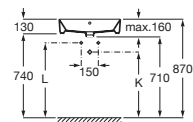

THE GAP

ROUND - On Countertop basin with taphole

DIMENSIONS

Length 550 mm
 Width 400 mm
 Height 130 mm

COLOURS AND FINISHES

00 White

TECHNICAL DRAWINGS

Trap	K	L
Totem	530	610
Minimal		
Bottle	610	640

FEATURES

- Bowl depth (mm): 110
- Bowl length (mm): 530
- Bowl position: Central
- Bowl width (mm): 270
- Installation type: Bowl / On countertop
- Material: Vitreous china
- Shape: Round
- Taphole configuration: 1 taphole in the middle
- Trap: Not included
- Waste: Not included