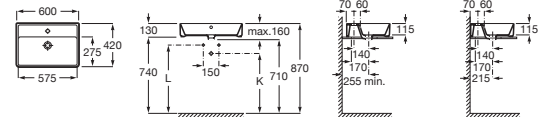

THE GAP

SQUARE - Countertop basin with tap hole

DIMENSIONS

Length 600 mm  
 Width 420 mm  
 Height 130 mm

COLOURS AND FINISHES

00 White

TECHNICAL DRAWINGS

Trap	K	J
Total	530	610
Minimal	610	640

FEATURES

Back glazed

Bowl depth (mm): 115

Bowl length (mm): 575

Bowl position: Central

Bowl width (mm): 275

Fixing kit: Not included

Installation type: Bowl / On countertop

Material: Vitreous china

Shape: Rectangular

Taphole configuration: 1 taphole in the middle

Trap: Not included

Weight (Kg): 14