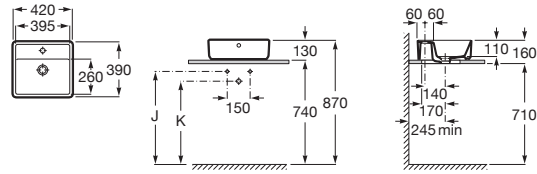

THE GAP

SQUARE - Countertop basin with tap hole

DIMENSIONS

Length 420 mm  
 Width 390 mm  
 Height 130 mm

COLOURS AND FINISHES

00 White

TECHNICAL DRAWINGS

Trap	K	J
Totem	530	610
Minimal		
Bottle	610	640

FEATURES

- Back glazed
- Basin capacity (l): 4.8
- Bowl depth (mm): 110
- Bowl length (mm): 390
- Bowl position: Central
- Bowl width (mm): 260
- Fixing kit: Not included
- Installation type: Bowl / On countertop
- Integrated shelf
- Internal Shape: Square
- Material: Vitreous china
- Shape: Square
- Taphole configuration: 1 taphole in the middle
- Trap: Not included
- Waste: Not included
- Weight (Kg): 13