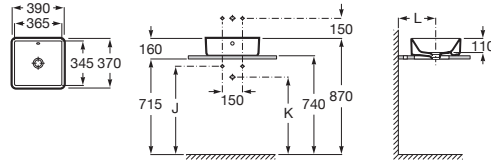

THE GAP

SQUARE - Countertop basin

DIMENSIONS

Length 390 mm
 Width 370 mm
 Height 130 mm

COLOURS AND FINISHES

00 White

TECHNICAL DRAWINGS

FEATURES

- Back glazed
- Basin capacity (l): 3.9
- Bowl depth (mm): 110
- Bowl length (mm): 365
- Bowl position: Central
- Bowl width (mm): 345
- Fixing kit: Not included
- Installation type: Bowl / On countertop
- Internal Shape: Square
- Material: Vitreous china
- Shape: Square
- Taphole configuration: No tapholes
- Trap: Not included
- Waste: Not included
- Weight (Kg): 11