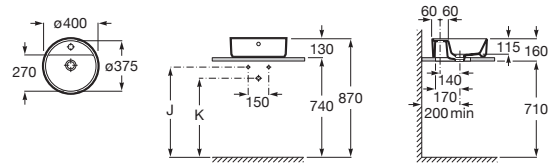

THE GAP

ROUND - On Countertop basin with taphole

DIMENSIONS

Length 400 mm
 Width 400 mm
 Height 130 mm

COLOURS AND FINISHES

00 White

TECHNICAL DRAWINGS

Trap	K	J
Totem	530	610
Minimal		
Bottle	610	640

FEATURES

- Back glazed
- Basin capacity (l): 3.4
- Bowl depth (mm): 115
- Bowl length (mm): 375
- Bowl position: Central
- Bowl width (mm): 270
- Fixing kit: Not included
- Installation type: Bowl / On countertop
- Integrated shelf
- Internal Shape: Round
- Material: Vitreous china
- Shape: Round
- Taphole configuration: 1 taphole in the middle
- Trap: Not included
- Waste: Not included
- Weight (Kg): 10