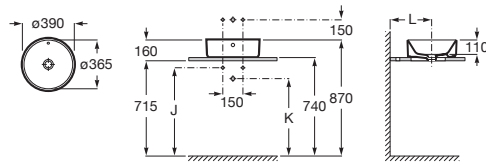

THE GAP

ROUND - On Countertop basin

DIMENSIONS

Length 390 mm  
 Width 390 mm  
 Height 130 mm

COLOURS AND FINISHES

00 White

TECHNICAL DRAWINGS

FEATURES

- Back glazed
- Basin capacity (l): 3.2
- Bowl depth (mm): 110
- Bowl length (mm): 365
- Bowl position: Central
- Bowl width (mm): 365
- Fixing kit: Not included
- Installation type: Bowl / On countertop
- Internal Shape: Round
- Material: Vitreous china
- Shape: Round
- Taphole configuration: No tapholes
- Trap: Not included
- Waste: Not included
- Weight (Kg): 8.2