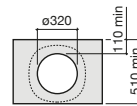

BEYOND

Over countertop FINECERAMIC® basin

DIMENSIONS

Length 455 mm  
 Width 455 mm  
 Height 160 mm

COLOURS AND FINISHES

00 White

TECHNICAL DRAWINGS

Trap	K	J
Totem	530	610
Minimal		
Bottle	610	640

FEATURES

- Basin capacity (l): 6.8
- Bowl depth (mm): 455
- Bowl length (mm): 160
- Bowl position: Central
- Bowl width (mm): 455
- Fixing kit: Not included
- Installation type: Bowl / On countertop
- Integrated shelf
- Material: FINECERAMIC®
- Plug and Waste: Included
- Shape: Soft
- Shelf position: Right
- Taphole configuration: 1 taphole on the right side
- Trap: Not included
- Waste: Included
- Weight (Kg): 10
- Without overflow