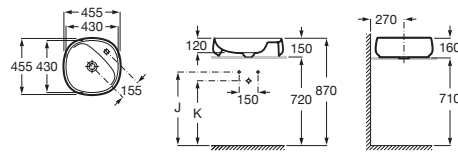

BEYOND

Over countertop FINECERAMIC® basin

DIMENSIONS

Length 455 mm  
 Width 455 mm  
 Height 160 mm

COLOURS AND FINISHES

00 White

TECHNICAL DRAWINGS

Trap	K	J
Totem	530	610
Minimal		
Bottle	610	640

FEATURES

- Basin capacity (l): 6.8
- Bowl depth (mm): 455
- Bowl length (mm): 160
- Bowl position: Central
- Bowl width (mm): 455
- Fixing kit: Not included
- Installation type: Bowl / On countertop
- Integrated shelf
- Material: FINECERAMIC®
- Plug and Waste: Included
- Shape: Soft
- Shelf position: Right
- Taphole configuration: 1 taphole on the right side
- Trap: Not included
- Waste: Included
- Weight (Kg): 10
- Without overflow