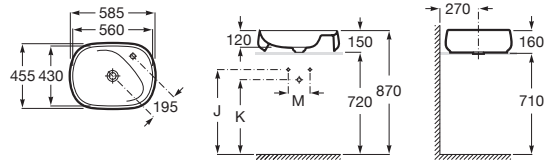

BEYOND

Over countertop FINECERAMIC® basin

DIMENSIONS

Length 585 mm
 Width 455 mm
 Height 160 mm

COLOURS AND FINISHES

00 White

TECHNICAL DRAWINGS

FEATURES

- Basin capacity (l): 9.5
- Bowl depth (mm): 455
- Bowl length (mm): 160
- Bowl position: Central
- Bowl width (mm): 585
- Fixing kit: Not included
- Installation type: Bowl / On countertop
- Integrated shelf
- Material: FINECERAMIC®
- Plug and Waste: Included
- Shape: Soft
- Shelf position: Right
- Taphole configuration: 1 taphole on the right side
- Trap: Not included
- Waste: Included
- Weight (Kg): 12.5
- Without overflow