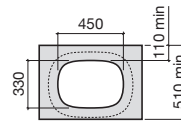

BEYOND

Over countertop FINECERAMIC® basin

DIMENSIONS

Length 585 mm
 Width 455 mm
 Height 160 mm

COLOURS AND FINISHES

00 White

TECHNICAL DRAWINGS

FEATURES

- Basin capacity (l): 9.5
- Bowl depth (mm): 455
- Bowl length (mm): 160
- Bowl position: Central
- Bowl width (mm): 585
- Fixing kit: Not included
- Installation type: Bowl / On countertop
- Integrated shelf
- Material: FINECERAMIC®
- Plug and Waste: Included
- Shape: Soft
- Shelf position: Right
- Taphole configuration: 1 taphole on the right side
- Trap: Not included
- Waste: Included
- Weight (Kg): 12.5
- Without overflow