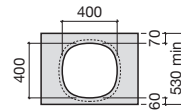

BEYOND

In countertop FINECERAMIC® basin

DIMENSIONS

Length 450 mm
 Width 450 mm
 Height 120 mm

COLOURS AND FINISHES

00 White

TECHNICAL DRAWINGS

Trap	K	J	M
Totem	530	610	150
Minimal			
Bottle	610	640	

FEATURES

- Basin capacity (l): 6.5
- Bowl depth (mm): 455
- Bowl length (mm): 160
- Bowl position: Central
- Bowl width (mm): 455
- Fixing kit: Not included
- Installation type: Drop-in / Countertop
- Integrated shelf
- Material: FINECERAMIC®
- Plug and Waste: Included
- Shape: Soft
- Shelf position: Right
- Taphole configuration: 1 taphole on the right side
- Trap: Not included
- Waste: Included
- Weight (Kg): 6.5
- Without overflow