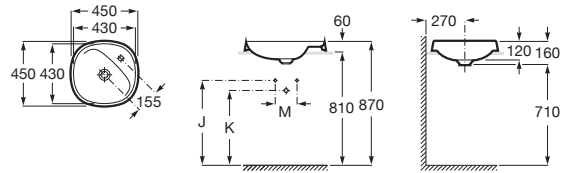

BEYOND

In countertop FINECERAMIC® basin

DIMENSIONS

Length 450 mm
 Width 450 mm
 Height 120 mm

COLOURS AND FINISHES

00 White

TECHNICAL DRAWINGS

Trap	K	J	M
Totem	530	610	150
Minimal			
Bottle	610	640	

FEATURES

- Basin capacity (l): 6.5
- Bowl depth (mm): 455
- Bowl length (mm): 160
- Bowl position: Central
- Bowl width (mm): 455
- Fixing kit: Not included
- Installation type: Drop-in / Countertop
- Integrated shelf
- Material: FINECERAMIC®
- Plug and Waste: Included
- Shape: Soft
- Shelf position: Right
- Taphole configuration: 1 taphole on the right side
- Trap: Not included
- Waste: Included
- Weight (Kg): 6.5
- Without overflow