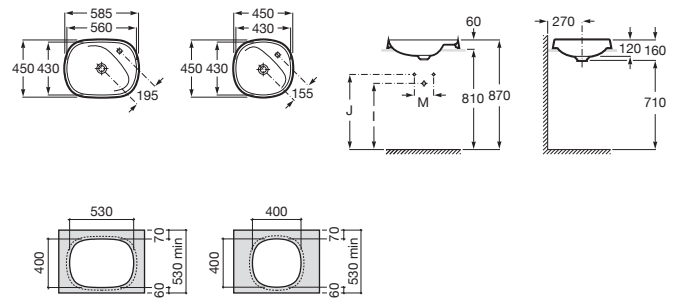

BEYOND

In countertop FINECERAMIC® basin

DIMENSIONS

Length 585 mm
 Width 450 mm
 Height 120 mm

COLOURS AND FINISHES

00 White

TECHNICAL DRAWINGS

FEATURES

- Basin capacity (l): 8.4
- Bowl depth (mm): 455
- Bowl length (mm): 160
- Bowl position: Central
- Bowl width (mm): 585
- Fixing kit: Not included
- Installation type: Drop-in / Countertop
- Integrated shelf
- Material: FINECERAMIC®
- Plug and Waste: Included
- Shape: Soft
- Shelf position: Right
- Taphole configuration: 1 taphole on the right side
- Trap: Not included
- Waste: Included
- Weight (Kg): 7.5