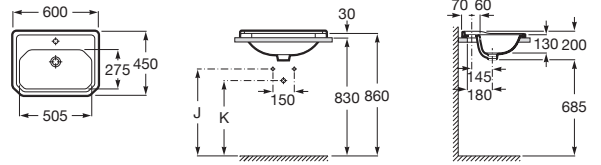

CARMEN

In countertop vitreous china basin

DIMENSIONS

Length	600 mm
Width	450 mm
Height	200 mm

COLOURS AND FINISHES

00 White

TECHNICAL DRAWINGS

FEATURES

Bowl position: Central

Installation type: Drop-in / Countertop

Material: Vitreous china

Shape: Square

Taphole configuration: 1 taphole in the middle

Trap: Not included

Waste: Not included

COMPATIBLE WITH