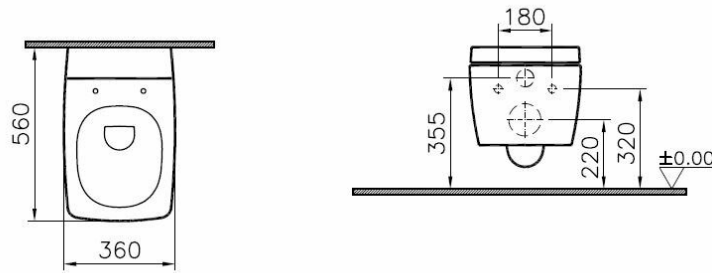

Name M-Line Rim-ex Wall-Hung WC

Collection M-Line

Colour White

Designer NOA

Product Code: 7672B003-1686

## Description

White, Rim-Ex

- \*Duvar kalınlığına göre ilave boru gerekebilir.
- \*Additional pipe may be required due to wall thickness
- \*Ein zusätzliches Ablaufrohr ist je nach Wandstärke erforderlich

VitrA reserves the right to make changes in products and technical details without prior notice.

All drawings contain the necessary measurements which are subject to standard tolerances. For exact measurements, in particular for customized installation scenarios, it can only be taken from the finished ceramic product.