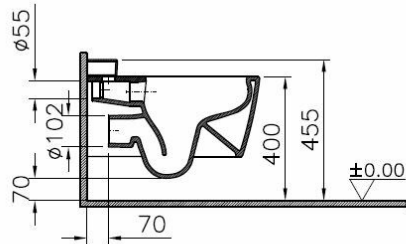

Name M-Line Rim-ex Wall-Hung WC

Collection M-Line

Colour White

Designer NOA

Product Code: 7672B003-1686

## Description

White, Rim-Ex

- \*Duvar kalınlığına göre ilave boru gerekebilir.
- \*Additional pipe may be required due to wall thickness
- \*Ein zusätzliches Ablaufrohr ist je nach Wandstärke erforderlich

VitrA reserves the right to make changes in products and technical details without prior notice.

All drawings contain the necessary measurements which are subject to standard tolerances. For exact measurements, in particular for customized installation scenarios, it can only be taken from the finished ceramic product.