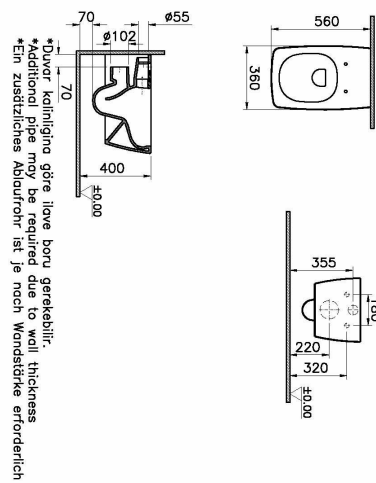

Name	M-Line Rim-ex Wall-Hung WC
Collection	M-Line
Certificate	CE
Colour	White
Designer	NOA

Product Code: 7672B003-0075

## Description

Without Bidet Function, 56 cm, White

VitrA reserves the right to make changes in products and technical details without prior notice.

All drawings contain the necessary measurements which are subject to standard tolerances. For exact measurements, in particular for customized installation scenarios, it can only be taken from the finished ceramic product.