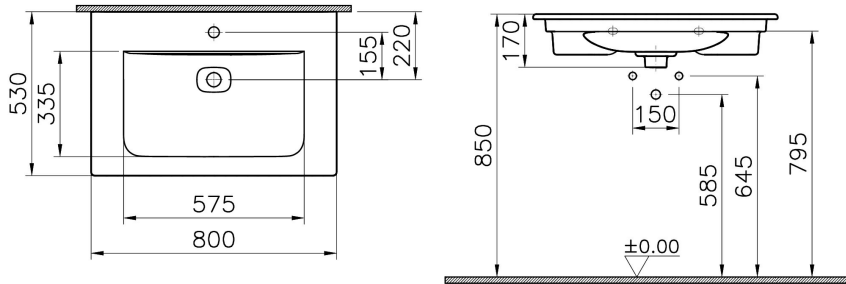

Name	M-Line Rectangular Vanity Basin - 80cm
Collection	Metropole
Height	172
Width	795
Depth	530
Colour	White
Designer	VitrA Design Team
Tap Hole Options	Single Tap Hole
Overflow Hole	With Overflow
Finish	Hygiene
Brand	VitrA

## Description

VitrA reserves the right to make changes in products and technical details without prior notice.

All drawings contain the necessary measurements which are subject to standard tolerances. For exact measurements, in particular for customized installation scenarios, it can only be taken from the finished ceramic product.