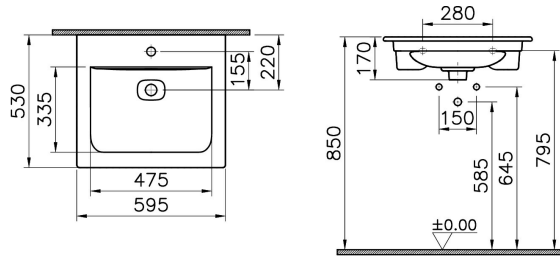

| | |
|------------------|--|
| Name | M-Line Rectangular Vanity Basin - 60cm |
| Collection | Metropole |
| Height | 170 |
| Width | 600 |
| Depth | 530 |
| Colour | White |
| Designer | VitrA Design Team |
| Tap Hole Options | Single Tap Hole |
| Overflow Hole | With Overflow |
| Certificate | CE |
| Certificate | UKCA |
| Finish | Hygiene |
| Brand | VitrA |

Product Code: 7537B003-0001

Description

VitrA reserves the right to make changes in products and technical details without prior notice.

All drawings contain the necessary measurements which are subject to standard tolerances. For exact measurements, in particular for customized installation scenarios, it can only be taken from the finished ceramic product.