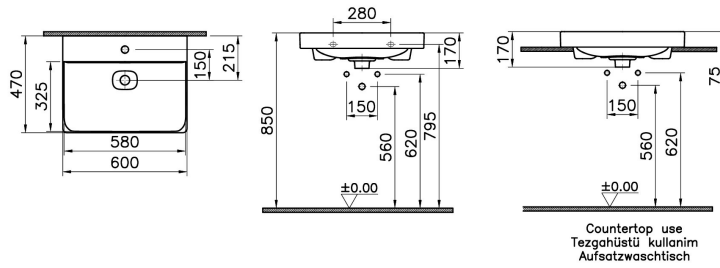

Name M-Line Rectangular Washbasin - 60cm

Collection Metropole

Height 170

Width 600

Depth 470

Colour White

Designer VitrA Design Team

Tap Hole Options Single Tap Hole

Overflow Hole With Overflow

Certificate CE

Certificate UKCA

Finish Hygiene

Brand VitrA

Product Code: 7526B003-0001

Description

VitrA reserves the right to make changes in products and technical details without prior notice.

All drawings contain the necessary measurements which are subject to standard tolerances. For exact measurements, in particular for customized installation scenarios, it can only be taken from the finished ceramic product.