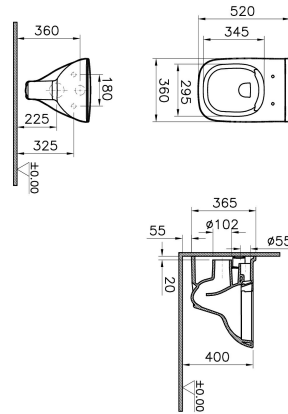

Name	S20 Wall-Hung WC
Collection	S20
Height	345
Width	360
Depth	520
Bidet Function	Without bidet pipe
Outlet Type	Horizontal
Brand	VitrA
Finish	Hygiene
Designer	Noa
Colour	White Glossy

Product Code: 7508L003-0075

Description

VitrA reserves the right to make changes in products and technical details without prior notice.

All drawings contain the necessary measurements which are subject to standard tolerances. For exact measurements, in particular for customized installation scenarios, it can only be taken from the finished ceramic product.