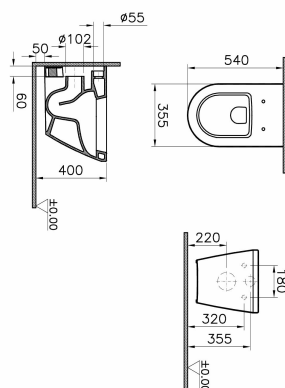

Name	Integra Wall Hung WC
Collection	Integra
Certificate	CE
Colour	White
Designer	VitrA Design Team

Product Code: 7060L003-0075

Description

Without Bidet Function, 54cm, White

VitrA reserves the right to make changes in products and technical details without prior notice.

All drawings contain the necessary measurements which are subject to standard tolerances. For exact measurements, in particular for customized installation scenarios, it can only be taken from the finished ceramic product.