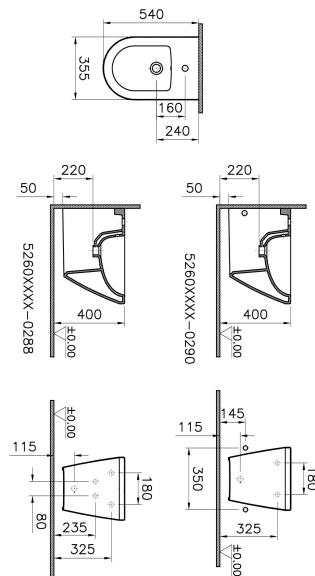

---

Name	Integra Wall-Hung Bidet
Collection	Integra
Colour	White
Designer	VitrA Design Team
Tap Hole Options	Single Tap Hole

---

Product Code: 7042B003-0288

---

## Description

Tap Hole, Without Overflow Hole, White

---

---

VitrA reserves the right to make changes in products and technical details without prior notice.

All drawings contain the necessary measurements which are subject to standard tolerances. For exact measurements, in particular for customized installation scenarios, it can only be taken from the finished ceramic product.