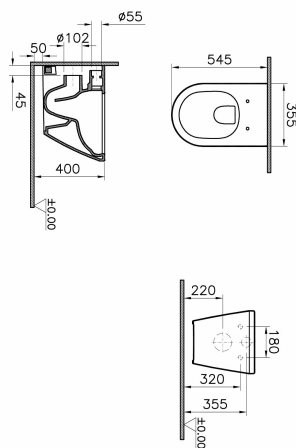

Name	Integra Wall-Hung WC
Collection	Integra
Colour	White
Designer	VitrA Design Team

Product Code: 7041B003-0075

Description

54cm, White

VitrA reserves the right to make changes in products and technical details without prior notice.

All drawings contain the necessary measurements which are subject to standard tolerances. For exact measurements, in particular for customized installation scenarios, it can only be taken from the finished ceramic product.