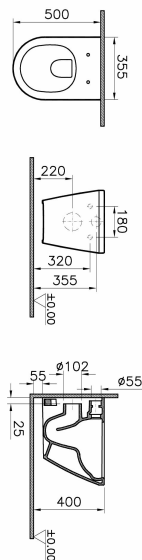

---

Name	Integra Wall-Hung WC
Collection	Integra
Colour	White
Designer	VitrA Design Team

---

Product Code: 7040B003-0075

---

## Description

Without Bidet Function, White

---

---

VitrA reserves the right to make changes in products and technical details without prior notice.

All drawings contain the necessary measurements which are subject to standard tolerances. For exact measurements, in particular for customized installation scenarios, it can only be taken from the finished ceramic product.