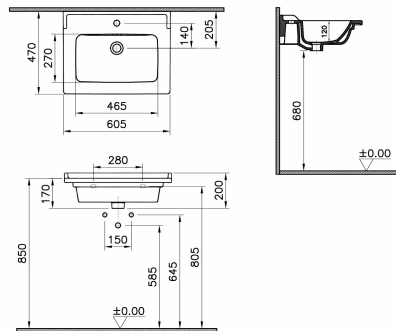

Name	Integra Classic Washbasin
Collection	Integra
Height	200
Brand	VitrA
Finish	Hygiene
Depth	460
Width	600
Tap Hole Options	1 Tap Hole
Overflow Hole	With overflow
Designer	VitrA Design Team
Colour	White

Product Code: 7000B003-0001

Description

VitrA reserves the right to make changes in products and technical details without prior notice.

All drawings contain the necessary measurements which are subject to standard tolerances. For exact measurements, in particular for customized installation scenarios, it can only be taken from the finished ceramic product.