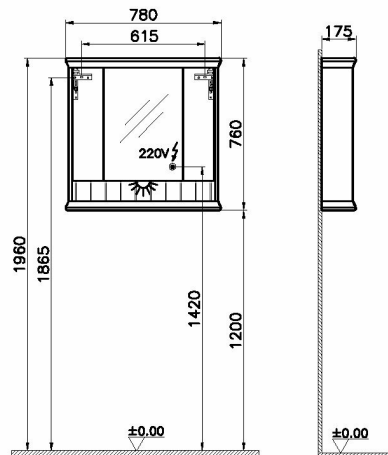

Name	Valarte Mirror Cabinet
Collection	Valarte
Depth	17 cm
Width	80 cm
Lighting type	Led Lighting
Lighting	Yes
Finish-Body	Thermoform
Guarantee	2 Years
Assembly	Wall-Hung
Colour	Matt White
Designer	VitrA Design Team
Finish-Front	Thermoform

Product Code: 62231

Description

80 cm, Matte White

VitrA reserves the right to make changes in products and technical details without prior notice.

All drawings contain the necessary measurements which are subject to standard tolerances. For exact measurements, in particular for customized installation scenarios, it can only be taken from the finished ceramic product.