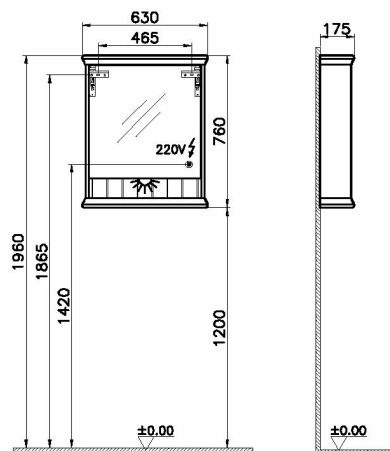

Name	Valarte Mirror Cabinet
Collection	Valarte
Depth	17 cm
Width	65 cm
Finish-Front	Thermoform
Lighting type	Led Lighting
Lighting	Yes
Finish-Body	Thermoform
Colour	Matt Grey
Door Hinge Position	Right
Designer	VitrA Design Team
Assembly	Wall-Hung
Guarantee	2 Years

Product Code: 62229

Description

65 cm, Matte Grey, right

VitrA reserves the right to make changes in products and technical details without prior notice.

All drawings contain the necessary measurements which are subject to standard tolerances. For exact measurements, in particular for customized installation scenarios, it can only be taken from the finished ceramic product.