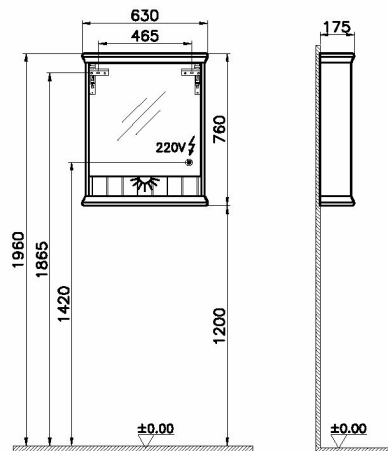

Name	Valarte Mirror Cabinet
Collection	Valarte
Depth	17 cm
Width	65 cm
Lighting type	Led Lighting
Lighting	Yes
Finish-Body	Thermoform
Guarantee	2 Years
Assembly	Wall-Hung
Colour	Matt White
Designer	VitrA Design Team
Door Hinge Position	Right
Finish-Front	Thermoform

Product Code: 62228

Description

65 cm, Matte White, right

VitrA reserves the right to make changes in products and technical details without prior notice.

All drawings contain the necessary measurements which are subject to standard tolerances. For exact measurements, in particular for customized installation scenarios, it can only be taken from the finished ceramic product.