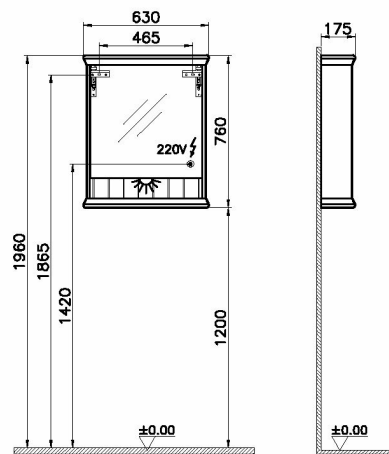

| | |
|---------------------|------------------------|
| Name | Valarte Mirror Cabinet |
| Collection | Valarte |
| Depth | 17 cm |
| Width | 65 cm |
| Finish-Front | Thermoform |
| Lighting type | Led Lighting |
| Lighting | Yes |
| Finish-Body | Thermoform |
| Guarantee | 2 Years |
| Door Hinge Position | Left |
| Designer | VitrA Design Team |
| Colour | Matt Grey |
| Assembly | Wall-Hung |

Product Code: 62226

Description

65 cm, Matte Grey, left

VitrA reserves the right to make changes in products and technical details without prior notice.

All drawings contain the necessary measurements which are subject to standard tolerances. For exact measurements, in particular for customized installation scenarios, it can only be taken from the finished ceramic product.