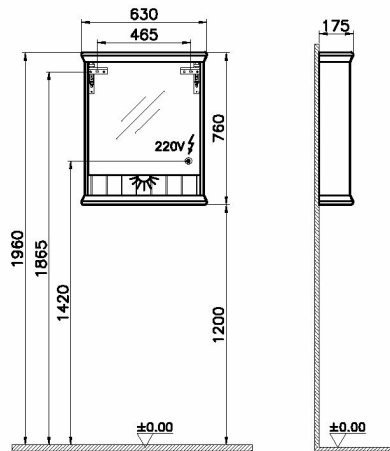

Name	Valarte Mirror Cabinet
Collection	Valarte
Depth	17 cm
Width	65 cm
Lighting type	Led Lighting
Lighting	Yes
Finish-Body	Thermoform
Guarantee	2 Years
Assembly	Wall-Hung
Colour	Matt White
Designer	VitrA Design Team
Door Hinge Position	Left
Finish-Front	Thermoform

Product Code: 62225

Description

65 cm, Matte White, left

VitrA reserves the right to make changes in products and technical details without prior notice.

All drawings contain the necessary measurements which are subject to standard tolerances. For exact measurements, in particular for customized installation scenarios, it can only be taken from the finished ceramic product.