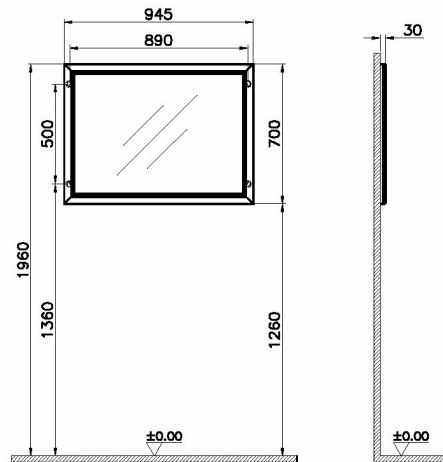

---

|              |                     |
|--------------|---------------------|
| Name         | Valarte Flat Mirror |
| Collection   | Valarte             |
| Width        | 100 cm              |
| Finish-Front | Thermoform          |
| Depth        | 3 cm                |
| Lighting     | No                  |
| Finish-Body  | Thermoform          |
| Assembly     | Wall-Hung           |
| Colour       | Matt Ivory          |
| Designer     | VitrA Design Team   |
| Guarantee    | 2 Years             |

## Description

100 cm, Matte Ivory

---

---

VitrA reserves the right to make changes in products and technical details without prior notice.

All drawings contain the necessary measurements which are subject to standard tolerances. For exact measurements, in particular for customized installation scenarios, it can only be taken from the finished ceramic product.