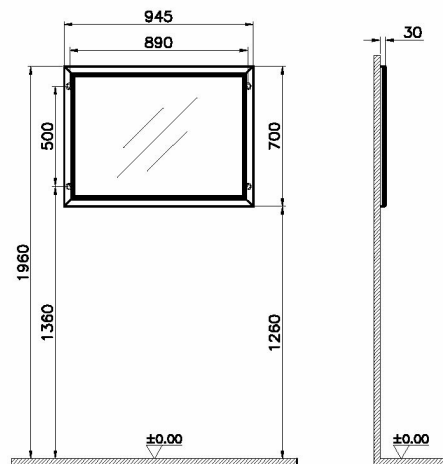

---

Name	Valarte Flat Mirror
Collection	Valarte
Depth	3 cm
Width	100 cm
Finish-Front	Thermoform
Lighting	No
Finish-Body	Thermoform
Guarantee	2 Years
Designer	VitrA Design Team
Colour	Matt Grey
Assembly	Wall-Hung

## Description

100 cm, Matte Grey

---

---

VitrA reserves the right to make changes in products and technical details without prior notice.

All drawings contain the necessary measurements which are subject to standard tolerances. For exact measurements, in particular for customized installation scenarios, it can only be taken from the finished ceramic product.