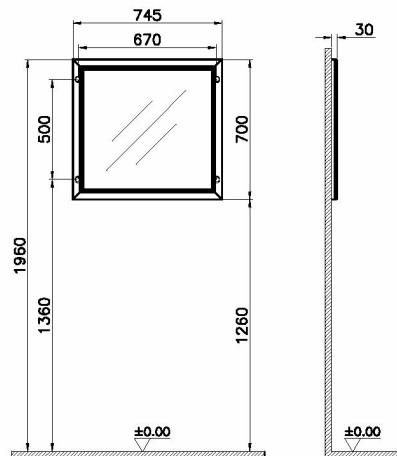

Name	Valarte Flat Mirror
Collection	Valarte
Width	80 cm
Depth	3 cm
Finish-Front	Thermoform
Lighting	No
Finish-Body	Thermoform
Guarantee	2 Years
Assembly	Wall-Hung
Designer	VitrA Design Team
Colour	Matt Ivory

Product Code: 62218

Description

80 cm, Matte Ivory

VitrA reserves the right to make changes in products and technical details without prior notice.

All drawings contain the necessary measurements which are subject to standard tolerances. For exact measurements, in particular for customized installation scenarios, it can only be taken from the finished ceramic product.