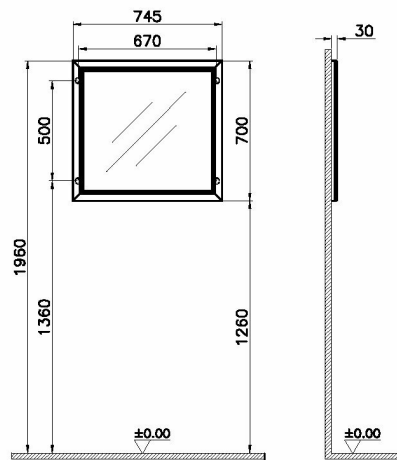

Name	Valarte Flat Mirror
Collection	Valarte
Depth	3 cm
Width	80 cm
Finish-Front	Thermoform
Lighting	No
Finish-Body	Thermoform
Guarantee	2 Years
Designer	VitrA Design Team
Colour	Matt Grey
Assembly	Wall-Hung

Product Code: 62217

Description

80 cm, Matte Grey

VitrA reserves the right to make changes in products and technical details without prior notice.

All drawings contain the necessary measurements which are subject to standard tolerances. For exact measurements, in particular for customized installation scenarios, it can only be taken from the finished ceramic product.