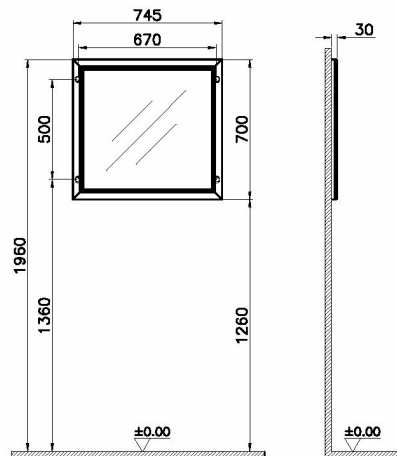

Name	Valarte Flat Mirror
Collection	Valarte
Lighting	No
Finish-Body	Thermoform
Guarantee	2 Years
Assembly	Wall-Hung
Width	80 cm
Depth	3 cm
Colour	Matt White
Designer	VitrA Design Team
Finish-Front	Thermoform

Product Code: 62216

Description

80 cm, Matte White

VitrA reserves the right to make changes in products and technical details without prior notice.

All drawings contain the necessary measurements which are subject to standard tolerances. For exact measurements, in particular for customized installation scenarios, it can only be taken from the finished ceramic product.