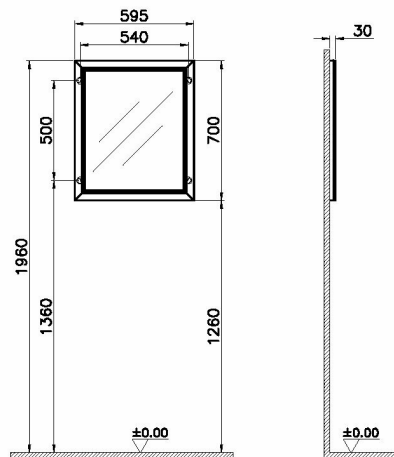

Name	Valarte Flat Mirror
Collection	Valarte
Width	65 cm
Depth	3 cm
Finish-Front	Thermoform
Lighting	No
Finish-Body	Thermoform
Guarantee	2 Years
Assembly	Wall-Hung
Designer	VitrA Design Team
Colour	Matt Ivory

Product Code: 62215

Description

65 cm, Matte Ivory

VitrA reserves the right to make changes in products and technical details without prior notice.

All drawings contain the necessary measurements which are subject to standard tolerances. For exact measurements, in particular for customized installation scenarios, it can only be taken from the finished ceramic product.