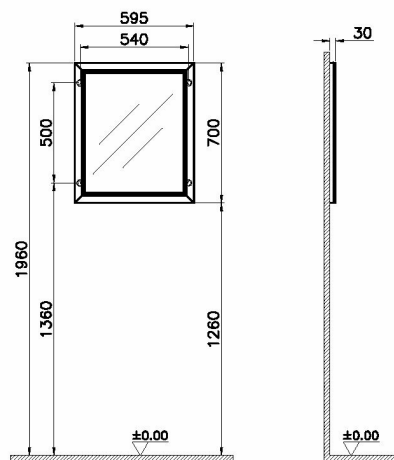

Name	Valarte Flat Mirror
Collection	Valarte
Width	65 cm
Depth	3 cm
Finish-Front	Thermoform
Guarantee	2 Years
Assembly	Wall-Hung
Designer	VitrA Design Team
Colour	Matt Grey
Lighting	No
Finish-Body	Thermoform

Product Code: 62214

Description

65 cm, Matte Grey

VitrA reserves the right to make changes in products and technical details without prior notice.

All drawings contain the necessary measurements which are subject to standard tolerances. For exact measurements, in particular for customized installation scenarios, it can only be taken from the finished ceramic product.