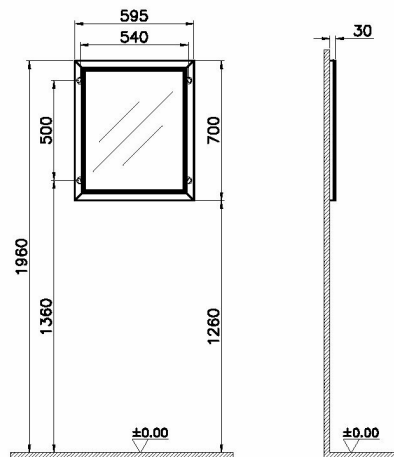

Name	Valarte Flat Mirror
Collection	Valarte
Colour	Matt White
Depth	3 cm
Width	65 cm
Finish-Front	Thermoform
Lighting	No
Finish-Body	Thermoform
Guarantee	2 Years
Assembly	Wall-Hung
Designer	VitrA Design Team

Product Code: 62213

Description

65 cm, Matte White

VitrA reserves the right to make changes in products and technical details without prior notice.

All drawings contain the necessary measurements which are subject to standard tolerances. For exact measurements, in particular for customized installation scenarios, it can only be taken from the finished ceramic product.