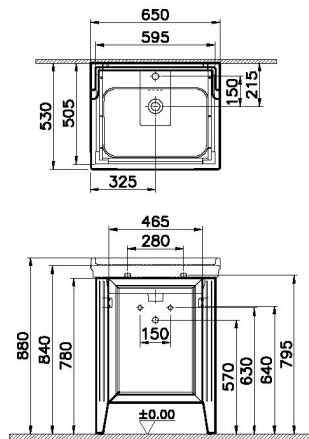

Name	Valarte Washbasin Unit
Collection	Valarte
Depth	53 cm
Width	65 cm
Washbasin colour	White
Syphon	Not Included
Washbasin Type	Ceramic Washbasin
Tap Hole Options	1 Tap Hole
Designer	VitrA Design Team
Lighting	No
Finish-Body	Thermoform
Colour	Matt Grey
Door Hinge Position	Left
Grip	Chrome
Guarantee	2 Years

Product Code: 62151

Description

65 cm, with doors, with vanity washbasin, one faucet hole, Matte Grey, left

VitrA reserves the right to make changes in products and technical details without prior notice.

All drawings contain the necessary measurements which are subject to standard tolerances. For exact measurements, in particular for customized installation scenarios, it can only be taken from the finished ceramic product.