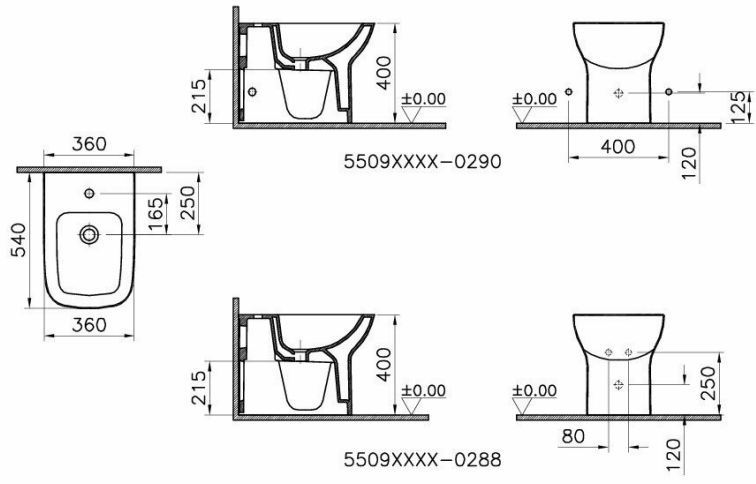

Name	S20 Floor-Standing Bidet
Collection	S20
Designer	VitrA Design Team
Tap Hole Options	With Tap Hole
Overflow Hole	Yes
Certificate	CE
Colour	White

Product Code: 5509L003-0288

## Description

Tap Hole, Overflow Hole, White

VitrA reserves the right to make changes in products and technical details without prior notice.  
All drawings contain the necessary measurements which are subject to standard tolerances. For exact measurements, in particular for customized installation scenarios, it can only be taken from the finished ceramic product.