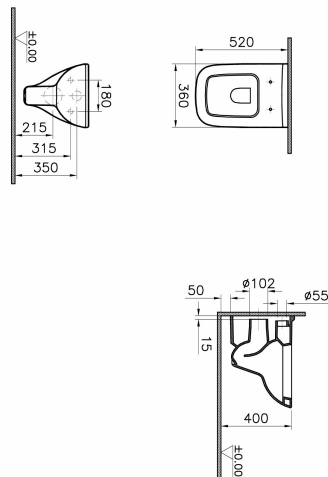

---

Name	S20 Wall-Hung WC
Collection	S20
Designer	VitrA Design Team
Certificate	CE
Colour	White

---

Product Code: 5507L003-0101

---

## Description

52cm, White

---

---

VitrA reserves the right to make changes in products and technical details without prior notice.

All drawings contain the necessary measurements which are subject to standard tolerances. For exact measurements, in particular for customized installation scenarios, it can only be taken from the finished ceramic product.