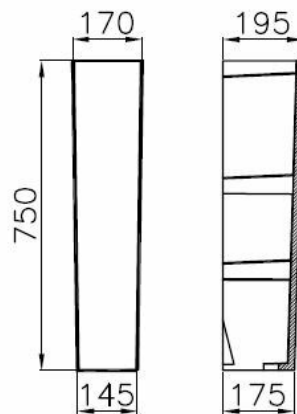

Name	M-Line Column Pedestal
Collection	M-Line
Designer	NOA
Colour	White

Product Code: 4457B003-0156

Description

White

VitrA reserves the right to make changes in products and technical details without prior notice.

All drawings contain the necessary measurements which are subject to standard tolerances. For exact measurements, in particular for customized installation scenarios, it can only be taken from the finished ceramic product.