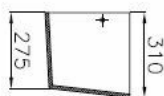

Name Metropole Half Pedestal

Collection Metropole

Designer NOA

Colour White

Product Code: 4456B003-0156

Description

White

VitrA reserves the right to make changes in products and technical details without prior notice.

All drawings contain the necessary measurements which are subject to standard tolerances. For exact measurements, in particular for customized installation scenarios, it can only be taken from the finished ceramic product.