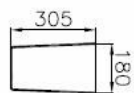

Name Metropole Half Pedestal

Collection Metropole

Designer NOA

Colour White

Product Code: 4456B003-0156

Description

White

VitrA reserves the right to make changes in products and technical details without prior notice.

All drawings contain the necessary measurements which are subject to standard tolerances. For exact measurements, in particular for customized installation scenarios, it can only be taken from the finished ceramic product.