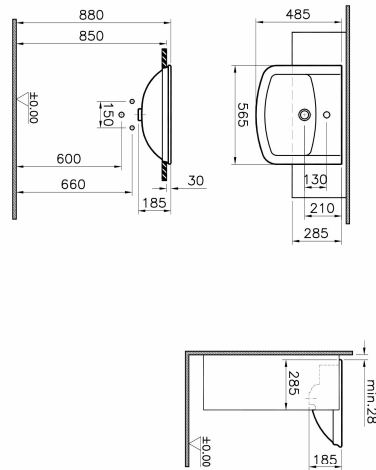

Name	Serenada Semi Recessed Washbasin
Collection	Serenada
Overflow Hole	Yes
Colour	White
Designer	VitrA Design Team
Tap Hole Options	1 Tap Hole

Product Code: 4170B003-0002

Description

With Overflow Hole, 56 cm, White

VitrA reserves the right to make changes in products and technical details without prior notice.

All drawings contain the necessary measurements which are subject to standard tolerances. For exact measurements, in particular for customized installation scenarios, it can only be taken from the finished ceramic product.