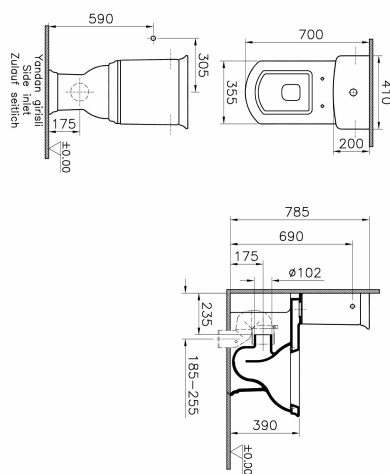

Name	Serenada Close Coupled WC
Collection	Serenada
Designer	VitrA Design Team
Colour	White

Product Code: 4160B003-7200

Description

Without Bidet Function, White

VitrA reserves the right to make changes in products and technical details without prior notice.

All drawings contain the necessary measurements which are subject to standard tolerances. For exact measurements, in particular for customized installation scenarios, it can only be taken from the finished ceramic product.