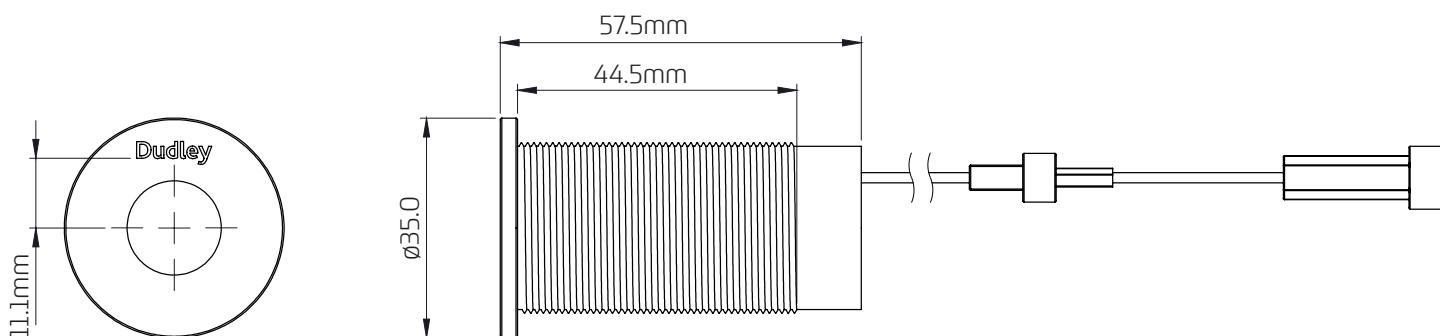

Applications

Provides touch free flushing for direct flush urinal systems.

Water Saving

- ~ Delivering as little as 1 litre of water per flush to provide significant savings compared with traditional petcocks
- ~ Supports BREEAM

Features

- ~ Sensor bezel available in polished chrome, stainless steel effect and matt black finishes
- ~ Flow time is programmable from 1 – 20 seconds, using optional remote control
- ~ Adjustable flow rate and flush time
- ~ Suitable for pressures of 0.3-8.0 bar
- ~ Sensor is supplied with solenoid valve
- ~ Can be set to automatic 24 hour hygiene flush
- ~ Can be supplied with Dudley DC Pipe Interrupter (air gap) to prevent bacteria contaminating the mains water supply and to achieve fluid category 5 back flow prevention
- ~ Reprogrammable with separately supplied remote control

Chrome

Stainless Steel

Matt Black

Dimensional Data

Technical Data

Operating Voltage	9V DC
Mains Supply	230V AC 50Hz
Battery Supply	9V
Operating Pressure	0.5-8.0 Bar
Sensor Range	300 - 800mm Adjustable
Preset Flush Time	6 seconds