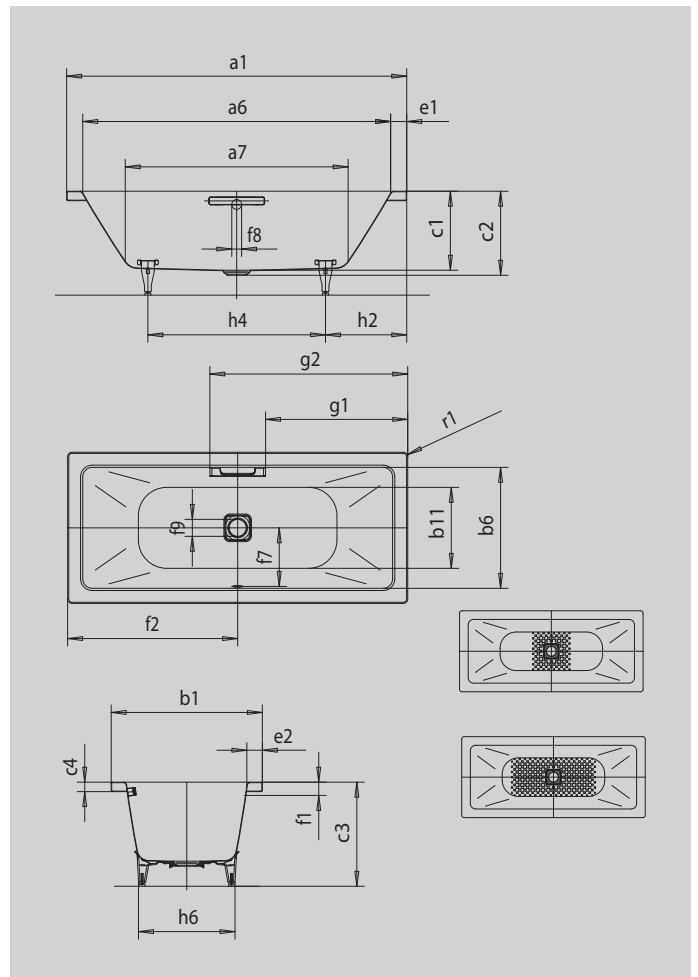

# CONODUO

- straightlined, purist design
- enamelled waste cover and overflow knob integrated in the bath design (also available with filling function)
- classic four-cornered model
- bathing with a friend: two identical back rests and centrally positioned waste
- made of KALDEWEI steel enamel
- designed by Sottsass Associati

## GRIP ELEGANT PURISM

Model		732
External length	a <sub>1</sub>	1700 mm
Internal length (top)	a <sub>6</sub>	1540 mm
Internal length (bottom)	a <sub>7</sub>	1080 mm
External width	b <sub>1</sub>	750 mm
Internal width (top)	b <sub>6</sub>	590 mm
Internal width (bottom)	b <sub>11</sub>	470 mm
Depth inside	c <sub>1</sub>	420 mm
Depth incl. waste hole	c <sub>2</sub>	445 mm
Height with feet	c <sub>3</sub>	565 - 600 mm
Height of rim	c <sub>4</sub>	50 mm
Width of rim (foot end; long side)	e <sub>1</sub> ; e <sub>2</sub>	80; 80 mm
Distance top edge to centre of overflow hole	f <sub>1</sub>	70 mm
Distance bath edge to centre of waste hole	f <sub>2</sub>	850 mm
Distance centre of waste hole to centre of overflow hole	f <sub>7</sub>	285 mm
Diameter of overflow hole	f <sub>8</sub>	Ø 52 mm
Diameter of waste hole	f <sub>9</sub>	Ø 90 mm
Distance bath edge (foot end) to start of grip	g <sub>1</sub>	702 mm
Distance bath edge (foot end) to end of grip	g <sub>2</sub>	998 mm
Distance foot end of bath edge to centre of foot	h <sub>2</sub>	555 mm
Distance between the feet	h <sub>4</sub>	590 mm
Width of feet max.	h <sub>6</sub>	445 mm
External radius	r <sub>1</sub>	23 mm
Water volume		122 l
Net weight		52 kg
Anti-slip		356 x 356 mm
Full anti-slip		788 x 356 mm