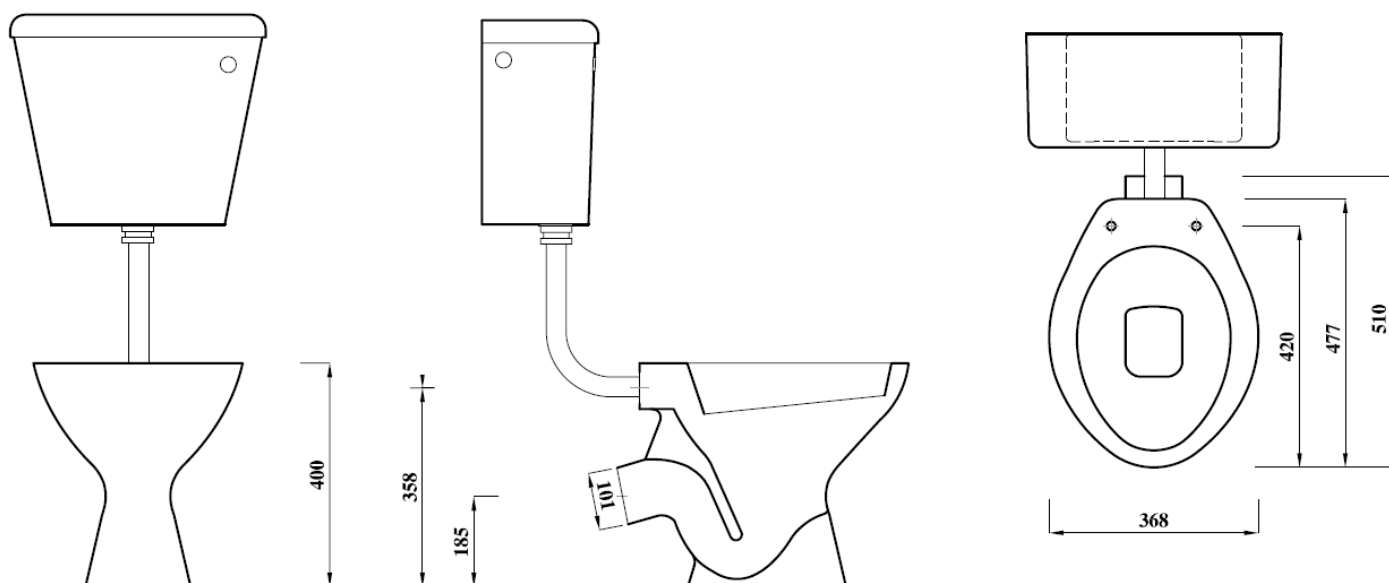

23.UNWHPLLPA P-Trap Pan

- Product Code:** 23.UNWHPLLPA
Outlet: P-Trap
Weight: 12.29 Kg
Fixing Kit Included: No
Material: Vitreous China
Flushing Volume: 6/4 Ltr
Key Features: UKCA Compliant
P-Trap design
Lifetime ceramic guarantee
Note: Suitable for use with Universal seat (not included)

- Additional Information:** Suitable for use with Base Low Level Cisterns:
23.LCPB
23.ASWLLCIC
23.ASWHLLBILEV
Sold separately

All dimensions are in millimetres unless otherwise stated. The information contained on this page was correct at date of issue. Fitting dimensions are provided as a guide only. Some variation may occur due to manufacturing tolerances. We pursue a policy of continuing improvement in design and performance of our products and so reserve the right to change specifications without prior notice.