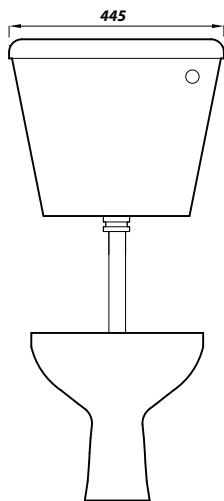

35CM LOW LEVEL JUNIOR SCHOOL PAN (P-TRAP)

Product Code	SCWH35PA
Outlet	Horizontal
Weight (Kg)	11.6
Fixing kit included	No
Material	Vitreous China
Flushing Volume (Ltr)	6/4
Suitable Cistern	ASWHLLBCI
Suitable Ring Seats -No lid	White - STWHRING Blue - STDBRING Grey - STGRRING
Suitable Ring Seats -With Lid	White - STWHLRING Blue - STDBLRING Grey - STGLRING

Key features:

- UKCA compliant
- Classic design
- Lifetime ceramic guarantee*

Description:

Designed for school and early years settings, this 350mm height toilet is designed for younger users. Pairs perfectly with a heavy duty ring seat, for high traffic environments.