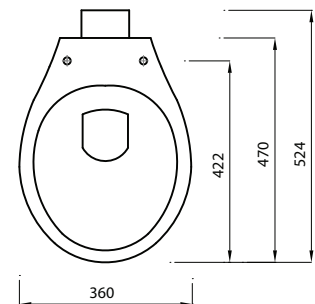

35CM LOW LEVEL JUNIOR SCHOOL PAN (P-TRAP)

Product Code	SCWH35PA
Outlet	Horizontal
Weight (Kg)	11.6
Fixing kit included	No
Material	Vitreous China
Flushing Volume (Ltr)	6/4
Suitable Cistern	ASWHLLBCI
Suitable Ring Seats -No lid	White - STWHRING Blue - STDBRING Grey - STGRRING
Suitable Ring Seats -With Lid	White - STWHLRING Blue - STDBLRING Grey - STGLRING

Key features:

- UKCA compliant
- Classic design
- Lifetime ceramic guarantee*

Description:

Designed for school and early years settings, this 350mm height toilet is designed for younger users. Pairs perfectly with a heavy duty ring seat, for high traffic environments.

All dimensions are approximate and subject to normal ceramic variation. Although every effort is made not to change the above product specification, Lecico reserve the right to do so without prior notification if necessary. *Against manufacturers defects. Full information on guarantees available upon request.