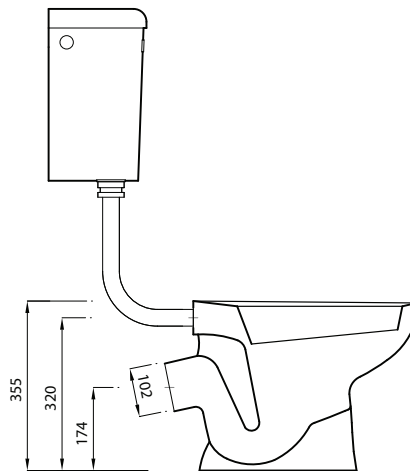

35CM LOW LEVEL JUNIOR SCHOOL PAN (P-TRAP)

Product Code	SCWH35PA
Outlet	Horizontal
Weight (Kg)	11.6
Fixing kit included	No
Material	Vitreous China
Flushing Volume (Ltr)	6/4
Suitable Cistern	ASWHLLBCI
Suitable Ring Seats -No lid	White - STWHRING Blue - STDBRING Grey - STGRRING
Suitable Ring Seats -With Lid	White - STWHLRING Blue - STDBLRING Grey - STGLRING

Key features:

- UKCA compliant
- Classic design
- Lifetime ceramic guarantee*

Description:

Designed for school and early years settings, this 350mm height toilet is designed for younger users. Pairs perfectly with a heavy duty ring seat, for high traffic environments.

All dimensions are approximate and subject to normal ceramic variation. Although every effort is made not to change the above product specification, Lecico reserve the right to do so without prior notification if necessary. *Against manufacturers defects. Full information on guarantees available upon request.