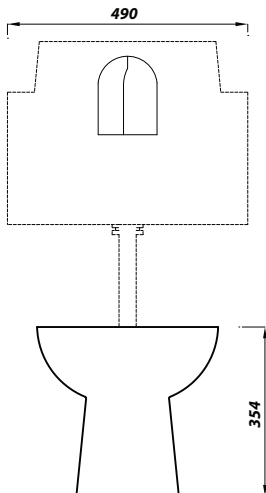

RIMLESS 35MM JUNIOR SCHOOL PAN CLOSE COUPLED/BTW/LOW LEVEL

Product Code	SC35BTWRIM
Outlet	Horizontal
Weight (Kg)	19.4
Fixing kit included	Yes
Material	Vitreous China
Flushing Volume (Ltr)	4/2.6
Suitable Cistern for CC & LL	SCWHPCI
Suitable Ring Seats - No lid with top fix	White - STWHTFIXRINGA2 Blue - STDBRING2TFKIT Grey - STGRFIXRINGA2

Key features:

- CE Compliant
- Rimless design
- 3-in-1 pan configuration
- Lifetime ceramic guarantee*

Description:

Designed for school and early years settings, this 350mm height toilet is designed for junior users. The pan is specifically engineered to be used in a back to wall, close coupled or low level configuration. Suitable lever concealed cisterns: BTWLEVCI/BTWPHACI. Suitable PB concealed cistern: BTWPBCI/BTWCOMPACT2

All dimensions are approximate and subject to normal ceramic variation. Although every effort is made not to change the above product specification, Lecico reserve the right to do so without prior notification if necessary. *Against manufacturers defects. Full information on guarantees available upon request.