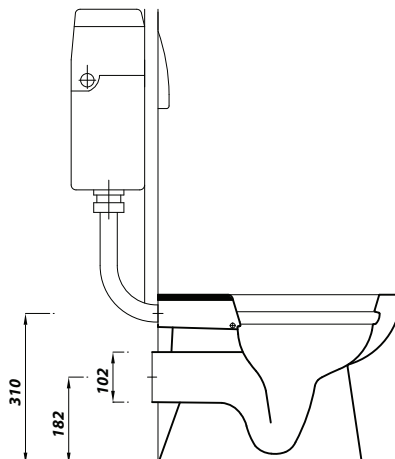

RIMLESS 35MM JUNIOR SCHOOL PAN CLOSE COUPLED/BTW/LOW LEVEL

Product Code	SC35BTWRIM
Outlet	Horizontal
Weight (Kg)	19.4
Fixing kit included	Yes
Material	Vitreous China
Flushing Volume (Ltr)	4/2.6
Suitable Cistern for CC & LL	SCWHPCI
Suitable Ring Seats - No lid with top fix	White - STWHTFIXRINGA2 Blue - STDBRING2TFKIT Grey - STGRFIXRINGA2

Key features:

- CE Compliant
- Rimless design
- 3-in-1 pan configuration
- Lifetime ceramic guarantee*

Description:

Designed for school and early years settings, this 350mm height toilet is designed for junior users. The pan is specifically engineered to be used in a back to wall, close coupled or low level configuration. Suitable lever concealed cisterns: BTWLEVCI/BTWPHACI. Suitable PB concealed cistern: BTWPBCI/BTWCOMPACT2

All dimensions are approximate and subject to normal ceramic variation. Although every effort is made not to change the above product specification, Lecico reserve the right to do so without prior notification if necessary. *Against manufacturers defects. Full information on guarantees available upon request.