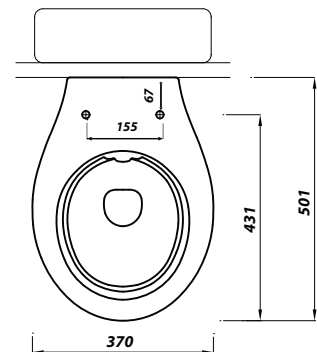

RIMLESS 35MM JUNIOR SCHOOL PAN CLOSE COUPLED/BTW/LOW LEVEL

Product Code	SC35BTWRIM
Outlet	Horizontal
Weight (Kg)	19.4
Fixing kit included	Yes
Material	Vitreous China
Flushing Volume (Ltr)	4/2.6
Suitable Cistern for CC & LL	SCWHPCI
Suitable Ring Seats - No lid with top fix	White - STWHTFIXRINGA2 Blue - STDBRING2TFKIT Grey - STGRFIXRINGA2

Key features:

- CE Compliant
- Rimless design
- 3-in-1 pan configuration
- Lifetime ceramic guarantee*

Description:

Designed for school and early years settings, this 350mm height toilet is designed for junior users. The pan is specifically engineered to be used in a back to wall, close coupled or low level configuration. Suitable lever concealed cisterns: BTWLEVCI/BTWPHACI. Suitable PB concealed cistern: BTWPBCI/BTWCOMPACT2

All dimensions are approximate and subject to normal ceramic variation. Although every effort is made not to change the above product specification, Lecico reserve the right to do so without prior notification if necessary. *Against manufacturers defects. Full information on guarantees available upon request.