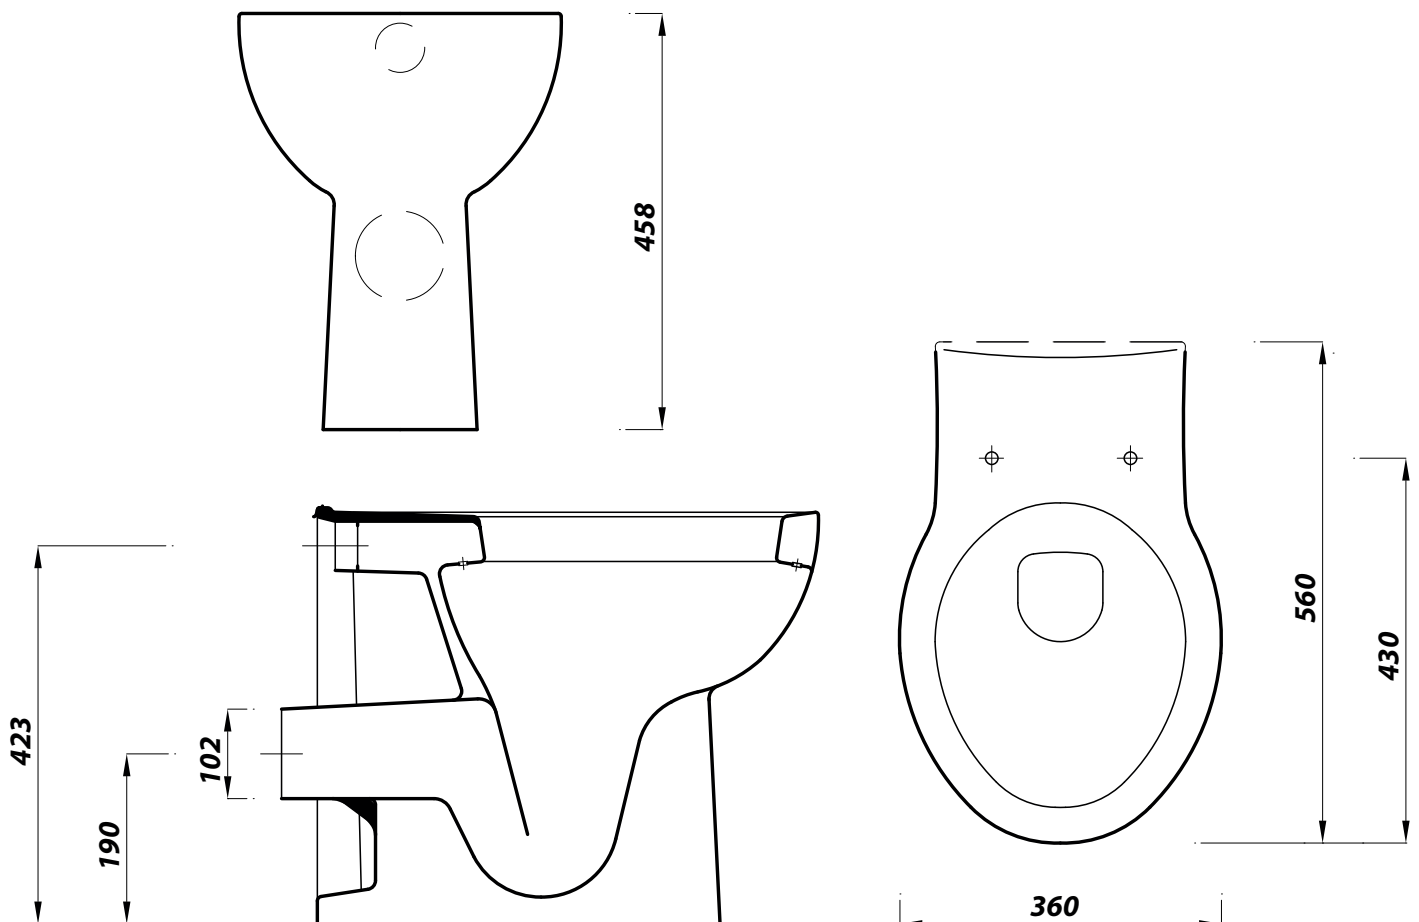

23.DOCMBWPA Comfort Height Back to Wall Pan

- Product Code:** 23.DOCMBWPA
- Flushing Volume:** 6/4 Ltr
- Weight:** 23.8 Kg
- Outlet:** Horizontal
- Fixing Kit Included:** Yes
- Material:** Vitreous China
- Key Features:** UKCA Compliant
Horizontal Outlet
Modern Design
Raised Height
Lifetime ceramic guarantee
- Note:** Excludes Concealed Cistern.
Suitable for use with Universal seat.
Both sold separately

All dimensions are in millimetres unless otherwise stated. The information contained on this page was correct at date of issue. Fitting dimensions are provided as a guide only. Some variation may occur due to manufacturing tolerances. We pursue a policy of continuing improvement in design and performance of our products and so reserve the right to change specifications without prior notice.